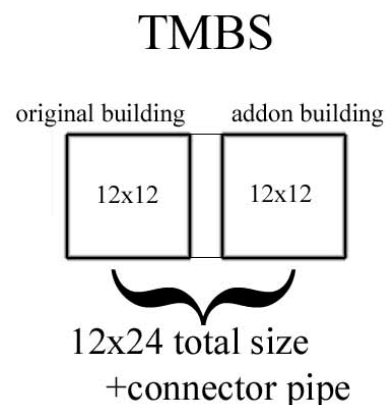

Specialized building systems can be ordered for things such as **foodservice sales, retail sales, outside LAN parties**, or just for **greenhouses!**

Specialized buildings do increase the cost for the system for obvious reasons. Foodservice requires power, enclosed areas, hot and cold running water, easy-to-clean surfaces, etc. Retail sales can be done through our normal kit, but may cost more if needing power, building sides, or just racks made from the building material. LAN parties would require power. And greenhouses would have plastic film, trays, heating elements and a range of other items.

All specialized buildings are custom-designed to minimize costs, while making sure everything will fit with room to spare. Of course, we're more than willing to just supply the parts, and let your imagination run wild with your projects!

The standard kit provides the fittings and pipes to create an approximate "12x12ft" sized base, about 12ft tall to the center mansard roof top. Half kits would create an 6x6, and a double kit would create an 12x24.

While the TMBS is designed to be temporary (i.e. taken down at the end of the day/week/season), they can be made more permanent.

* We also sell the individual pieces for custom or smaller projects.

Standard Kit Quick Facts:

- **Can fit inside a medium sized car**
- **One person can assemble/disassemble in 90 minutes by themselves**